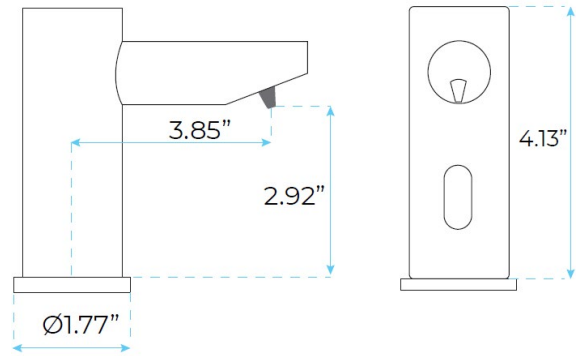

MARSALA MINIMALIST MODERN ROSE GOLD SENSOR SOAP DISPENSER SPECS

SPECS:

- Product Type: Commercial
- Main Construction Material: Brass
- Mount Type: Deck
- Handle Type: Infra-Red
- Power: 4 (D) Batteries / AC Adapter
Optional
- Soap Pump: 6 Volt Noise-Free
PERISTALTIC Pump System
- Number of Tap Holes: 1
- Valve/Cartridge Type: Solenoid Valve
- Sensing Range: Adjustable with optional
remote control
- Working Soap: Standard liquid Soap
- Soap Bottle Capacity: 800ML
- Viscosity of Liquid Soap: 0.5ML to 1.5ML,
adjustable
- Soap Amount Per Use: No